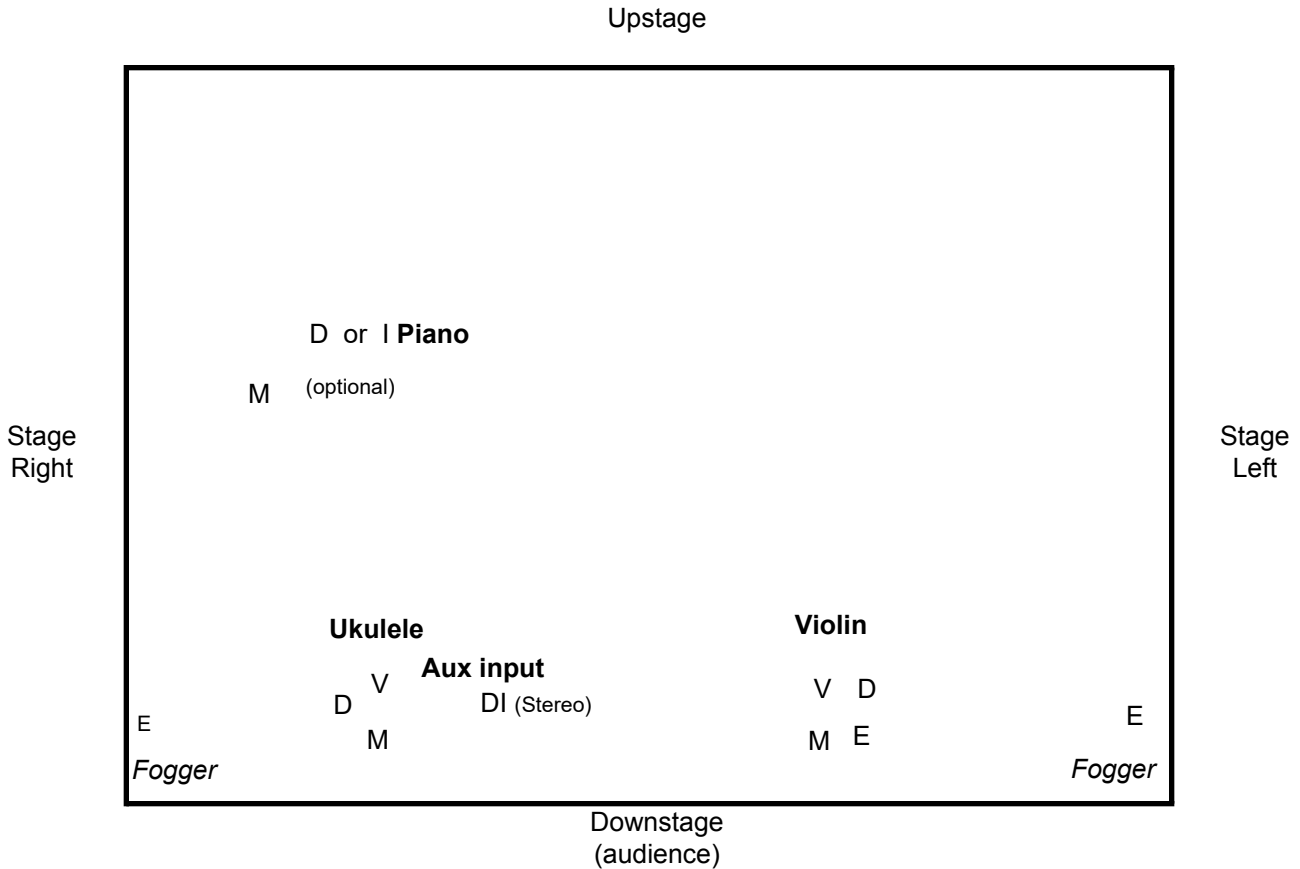

B2wins Showcase 2024

STAGE PLOT

Contact Info : TC VanHooreweghe | Management | booking@b2wins.com | 319-610-6538

Please Contact with any questions or modifications

Total number of vocal mics:	2
Total number of instrument mics:	1
Total number of direct lines:	3/4
Total number of electrical outlets:	3
Total number of monitor wedges:	3

Input List:
 Violin
 Ukulele
 Aux
 Piano
 Vocal 1
 Vocal 2

KEY:	
V = Vocal Mic D = Direct Line G = Goose Neck Mic Stand E = Electrical Outlet	I = Instrument Mic B = Boom Mic stand M = Monitor Wedge

Visual Production: (*Artist runs and operates*) (2) Vertical Foggers (quick dissipating fluid)