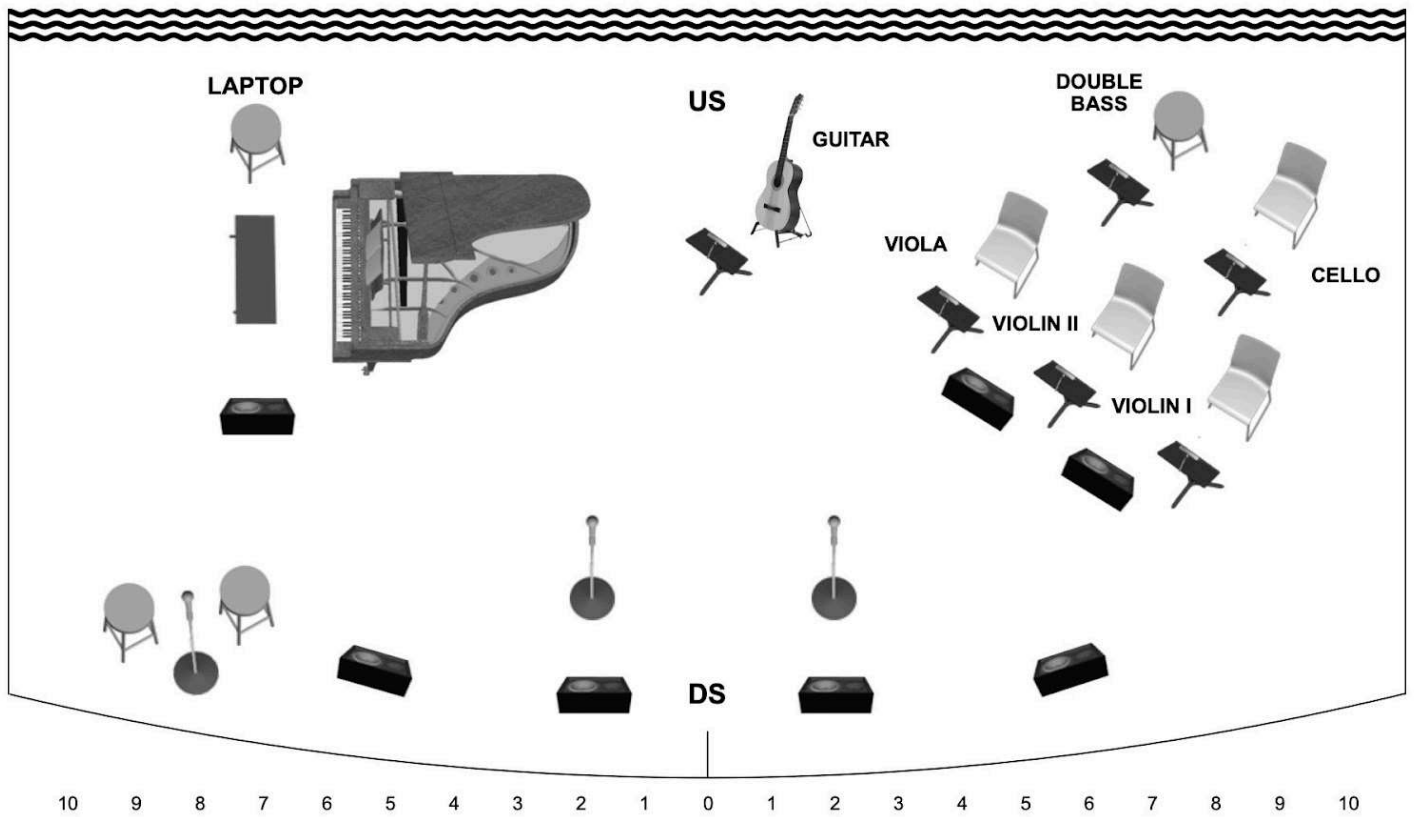

ARIA nouveau

Initial Advance Contact
Laura Auer: (215) 218-8495
Technical Advance Contact
Laura Auer: (215) 218-8495

**ARIA NOUVEAU
STAGE PLOT**
Two Singers with Piano, Five (5) Strings, Guitar, and Recorded Music

STAGE PLOT

Initials Date

Monitor Groups:

Mix 1	Vocal Monitors (4 on same mix) - Vocals, Piano, Computer Right (Tracks)
Mix 2	Piano Monitor - Piano, Vocals, Strings, Computer Right (Tracks)
Mix 3	Strings + Guitar Monitors (2 on same mix) - Strings, Piano, Vocals, Computer Right (Tracks)
Mix 4	Artist-Provided Headphone Amp - Computer Left (Click)

Input Channel List:

Channel	Instrument	Suggested Mic or DI	Stand	Insert
1	Piano 1	Shure SM57	Boom	
2	Piano 2	Shure SM57	Boom	
3	Violin I	Shure SM81 or similar	Boom	
4	Violin II	Shure SM81 or similar	Boom	
5	Viola	Shure SM81 or similar	Boom	
6	Cello	Shure SM81 or similar	Boom	
7	Double Bass	Shure SM81 or similar	Boom	
8	Guitar	DI		
9	Computer - Tracks (R Channel)	Stereo DI (Right)		
10	Computer - Click (L Channel)	Stereo DI (Left)		
11	Vocal - Soprano	Shure SM58	Straight	Compress/Rev
12	Vocal - Tenor	Shure SM58	Straight	Compress/Rev
13	Presenter/Vocal Spare	Shure SM58	Straight	Compress/Rev