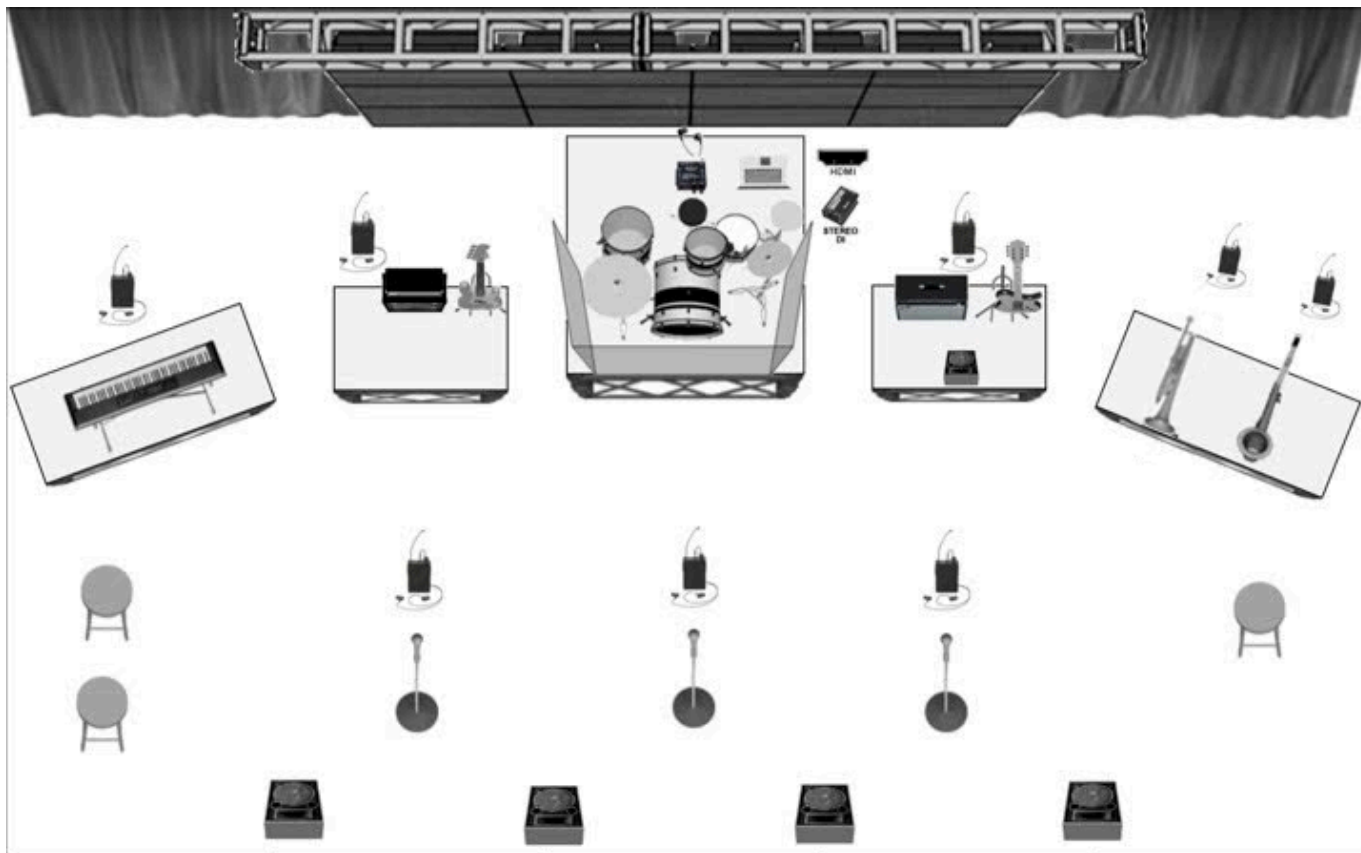

**UPTOWN  
 STAGE PLOT**  
**9-PERSON CONFIGURATION (3 SINGERS + 6-PIECE BAND)**

**STAGE PLOT**

**Monitor Groups:**

Mix 1	Front Wedges (4 on same mix) - Vocals, Computer R (Tracks)
Mix 2	Lead Vocal 1 IEM (Wireless) - MONO: Vocals, Computer R (Tracks)
Mix 3	Lead Vocal 2 IEM (Wireless) - MONO: Vocals, Computer R (Tracks)
Mix 4	Lead Vocal 3 IEM (Wireless) - MONO: Vocals, Computer R (Tracks)

**Input Channel List:**

Channel	Instrument	Suggested Mic or DI	Stand	Insert
1	Kick Drum	Sennheiser 421	Claw	Compressor
2	Snare Drum	Shure SM57	Boom	Compressor
3	Hi-Hat	Shure SM57	Boom	Compressor
4	Rack Tom 1	Shure SM57	Boom	Compressor
5	Rack Tom 2	Shure SM57	Boom	Compressor
6	Floor Tom	Shure SM57	Boom	Compressor
7	OH Left	Shure SM81	Boom	Compressor
8	OH Right	Shure SM81	Boom	Compressor
9	Electric Keyboard R	Stereo DI		
10	Electric Keyboard L	Stereo DI		
11	Electric Bass	DI		
12	Electric Guitar	DI		
13	Electric Guitar Amp	Shure SM57	Boom	
14	Trumpet	Shure SM57	Boom	Reverb
15	Reed (Tenor Sax)	Shure SM57	Boom	Reverb
16	Computer - Tracks (R Channel)	Stereo DI (Right)		
17	Computer - Click (L Channel)	Stereo DI (Left)		
18	Lead Vocal 1	Sennheiser 6000 or 9000	Straight	Reverb
19	Lead Vocal 2	Sennheiser 6000 or 9000	Straight	Reverb
20	Lead Vocal 3	Sennheiser 6000 or 9000	Straight	Reverb
21	Presenter/Vocal Spare	Sennheiser 6000 or 9000	Straight	Reverb